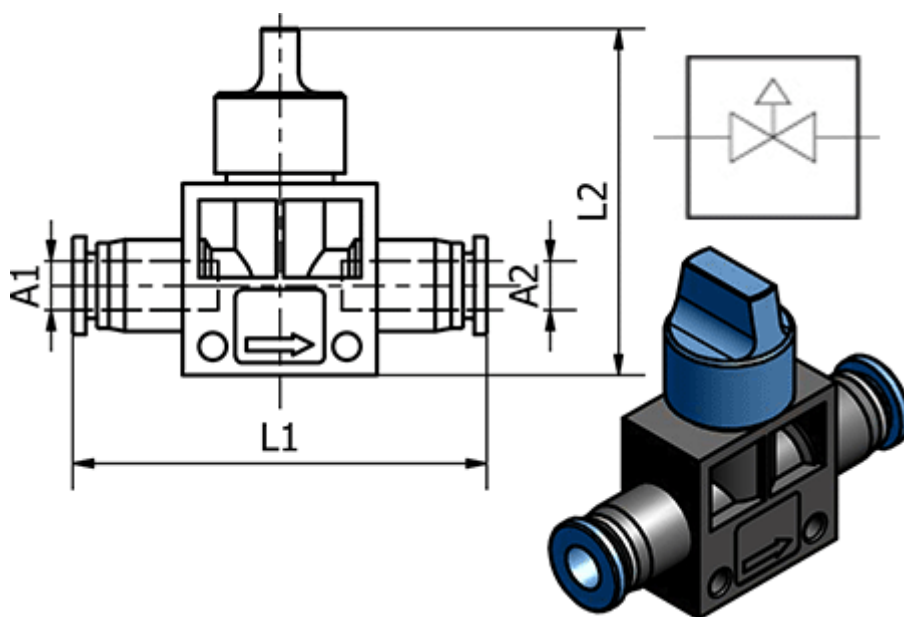

# Data Sheet

Article number: 586190008

Description: Hand Valve 190.008, - Ø8, Ø8  
Push-in

## Measures

Ext. Hose Diameter A1 = 8

Ext. Hose Diameter A2 = 8

L1 = 52.6

L2 = 41.5